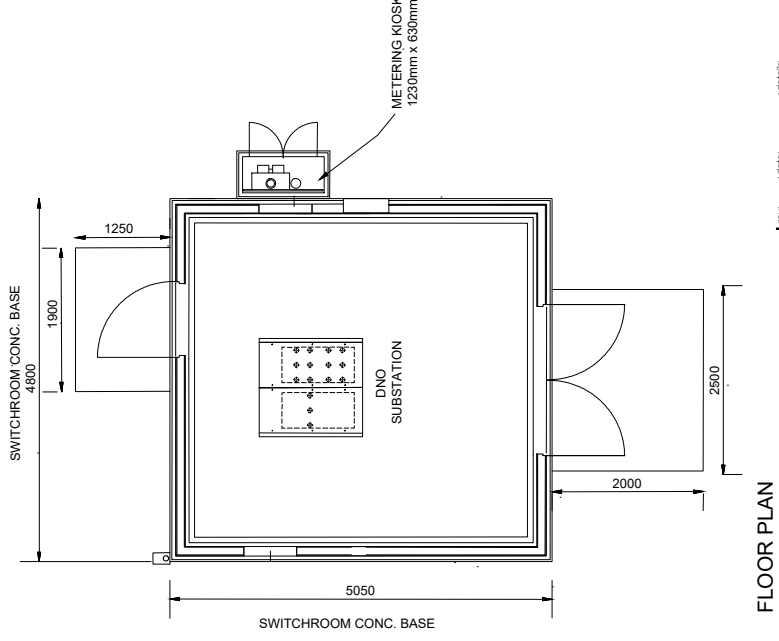

SCALE 1:50

REV: A	DATE: 22/10/21	DESCRIPTION: Insertion of context map
<p>The Old Dairy Lains Farm Cheltenham Gloucestershire GL54 3LG Tel: 01285 721072</p>		
<p>CLIENT: Novus R S Ltd</p>		
<p>PROJECT: Lains Farm</p>		
<p>TITLE: DNO Building</p>		
SCALE: 1:50	DATE: 08/02/21	DESIGNED BY: JTB
PROJECT NO: 244	DATE: 08/02/21	CHECKED BY: []
		REV: A4
		REV: A