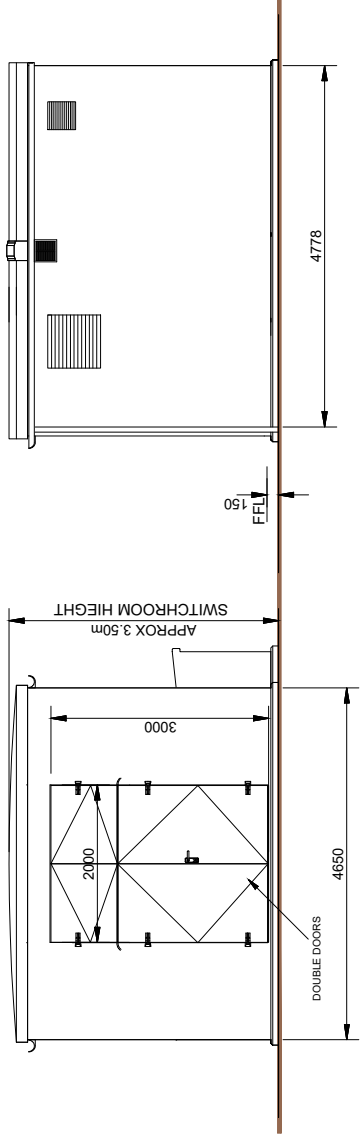

SCALE 1:50

REV: A	DATE: 22/10/21	DESCRIPTION: Insertion of context map
<p>The Old Dairy Lains Farm Cheltenham Gloucestershire GL54 3LG Tel: 01285 721072</p>		
<p>CLIENT: Novus R S Ltd</p>		
<p>PROJECT: Lains Farm</p>		
<p>TITLE: DNO Building</p>		
SCALE: 1:50	DATE: 08/02/21	DESIGNED BY: JTB
PROJECT NO: 244	DATE: 08/02/21	CHECKED BY: []
		REV: A4
		REV: A