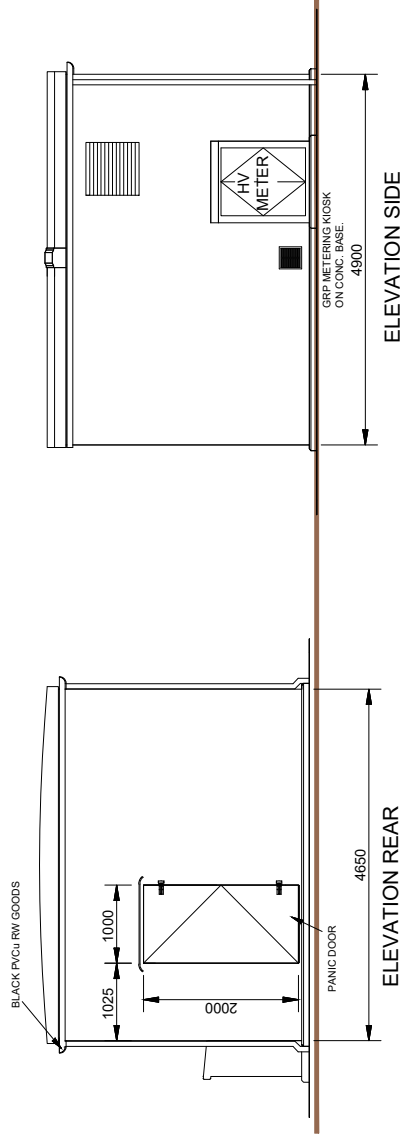

SCALE 1:50

REV: A	DATE: 22/10/21	DESCRIPTION: Insertion of context map
<p>The Old Dairy Lains Farm Cheltenham Gloucestershire GL54 3LG Tel: 01285 721072</p>		
<p>CLIENT: Novus R S Ltd</p>		
<p>PROJECT: Lains Farm</p>		
<p>TITLE: DNO Building</p>		
SCALE: 1:50	DATE: 08/02/21	DESIGNED BY: JTB
PROJECT NO: 244	DATE: 08/02/21	CHECKED BY: []
		REV: A4
		REV: A